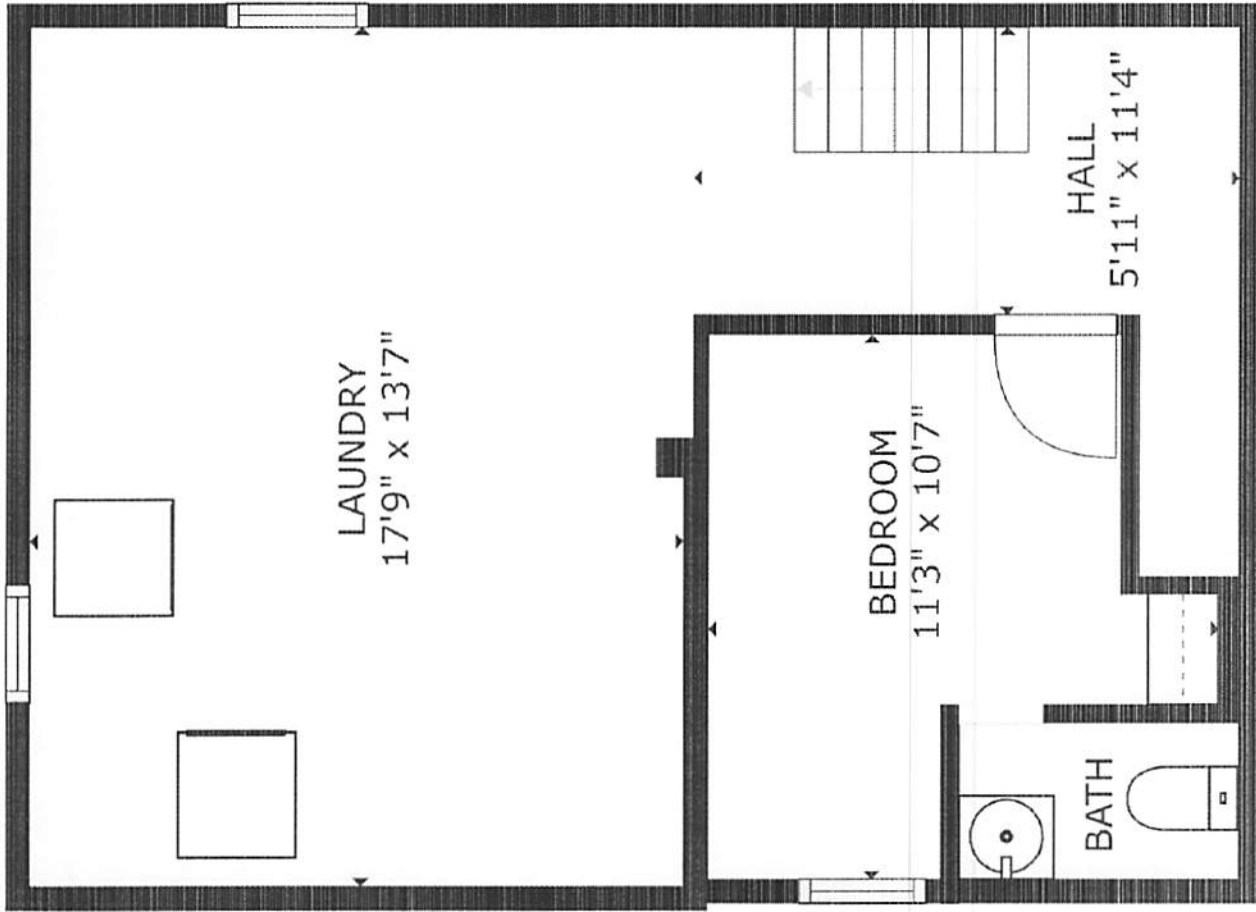

GROSS INTERNAL AREA
 FLOOR 1: 445 sq ft, FLOOR 2: 590 sq ft
 FLOOR 3: 469 sq ft
 TOTAL: 1504 sq ft

NOTES AND DIMENSIONS ARE APPROXIMATE. ATTACHED MAY VARY.

GROSS INTERNAL AREA
 FLOOR 1: 445 sq ft, FLOOR 2: 590 sq ft
 FLOOR 3: 469 sq ft
 TOTAL: 1504 sq ft

SIZES AND DIMENSIONS ARE APPROXIMATE. ACTUAL MAY VARY.

GROSS INTERNAL AREA
 FLOOR 1: 445 sq ft, FLOOR 2: 599 sq ft
 FLOOR 3: 469 sq ft
 TOTAL: 1504 sq ft

SIZES ARE APPROXIMATE. ACTUAL MAY VARY.