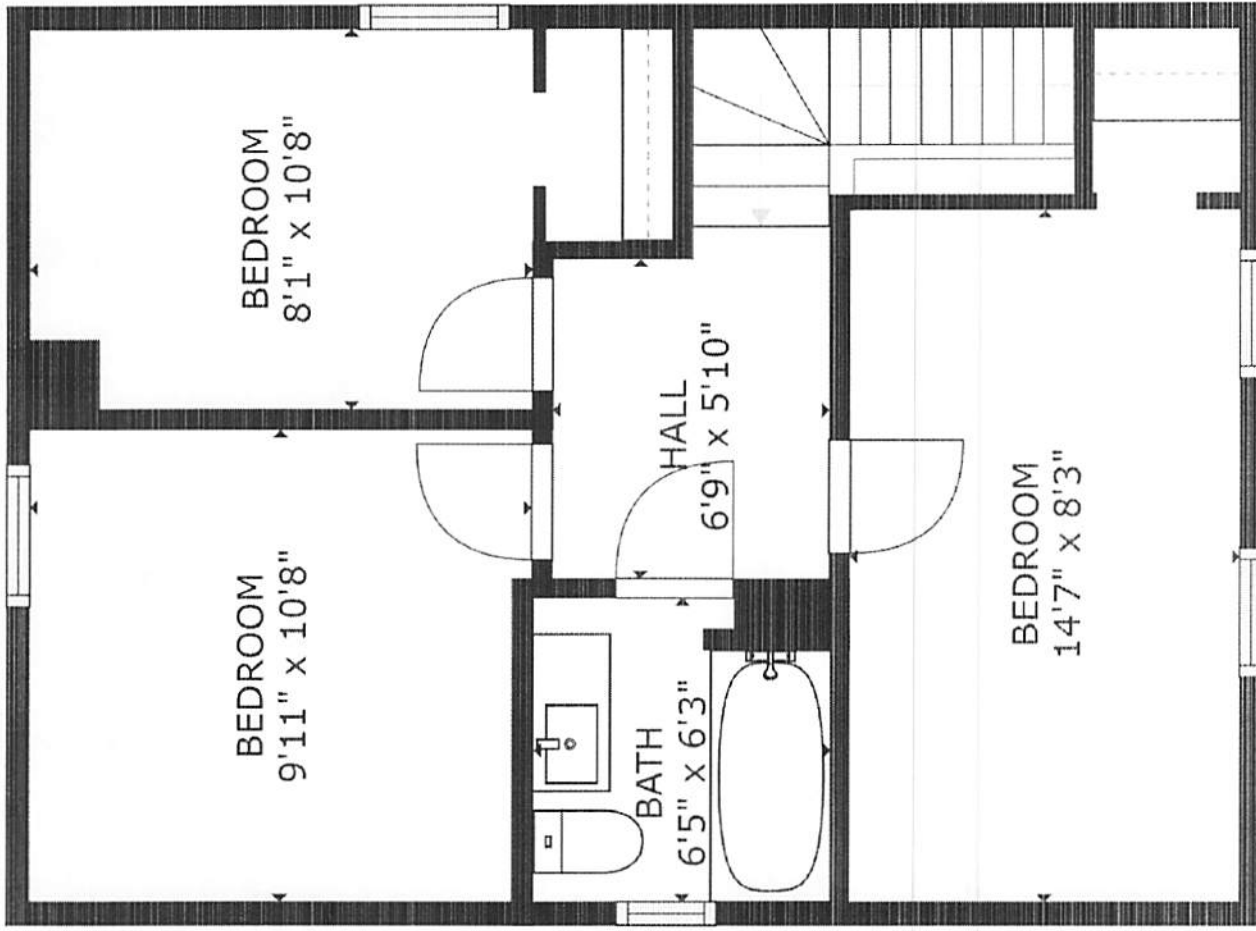

GROSS INTERNAL AREA
 FLOOR 1: 445 sq ft, FLOOR 2: 590 sq ft
 FLOOR 3: 469 sq ft
 TOTAL: 1504 sq ft

NOTES AND DIMENSIONS ARE APPROXIMATE. ATTACHED MAY VARY.

GROSS INTERNAL AREA
 FLOOR 1: 445 sq ft, FLOOR 2: 590 sq ft
 FLOOR 3: 469 sq ft
 TOTAL: 1504 sq ft

SIZES AND DIMENSIONS ARE APPROXIMATE. ACTUAL MAY VARY.

GROSS INTERNAL AREA
 FLOOR 1: 445 sq ft, FLOOR 2: 599 sq ft
 FLOOR 3: 469 sq ft
 TOTAL: 1504 sq ft

SIZES ARE APPROXIMATE. ACTUAL MAY VARY.