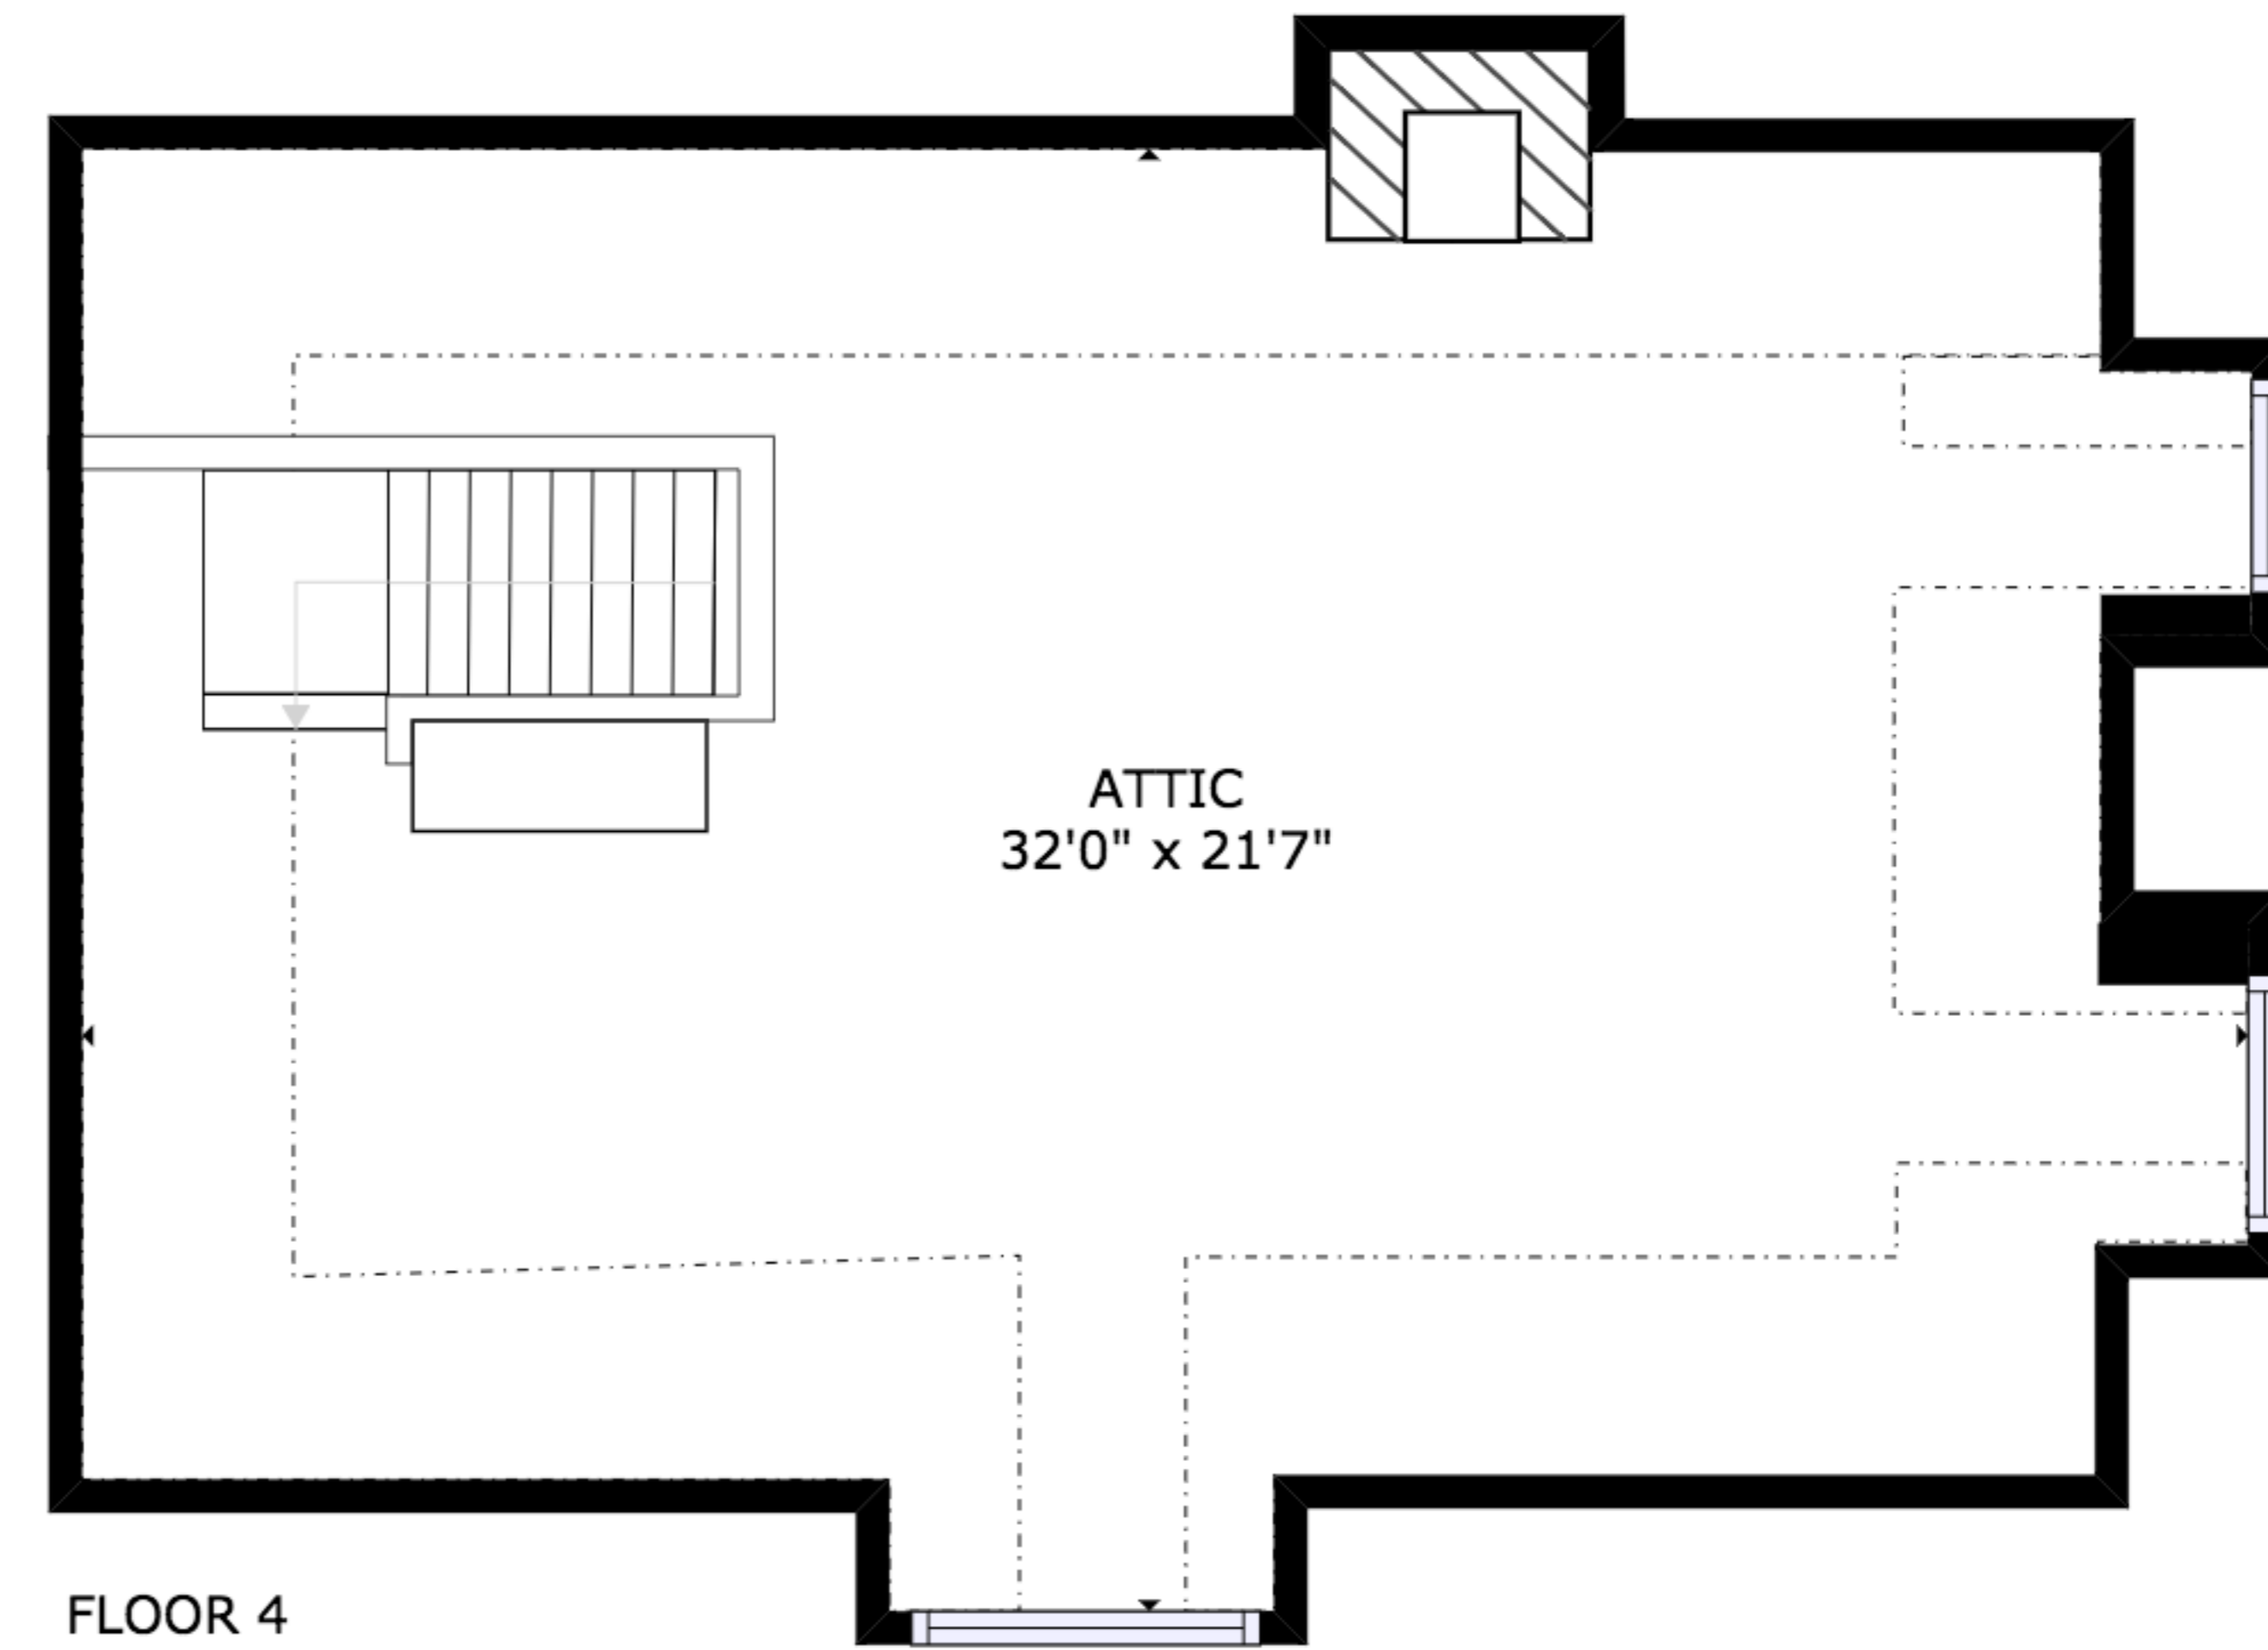

FLOOR 3

FLOOR 4

FLOOR 1

FLOOR 2

GROSS INTERNAL AREA
 FLOOR 1: 672 sq ft, FLOOR 2: 783 sq ft
 FLOOR 3: 819 sq ft, FLOOR 4: 352 sq ft
 EXCLUDED AREAS: , REDUCED HEADROOM BELOW 1.5M: 264 sq ft
 TOTAL: 2626 sq ft
 SIZES AND DIMENSIONS ARE APPROXIMATE, ACTUAL MAY VARY.