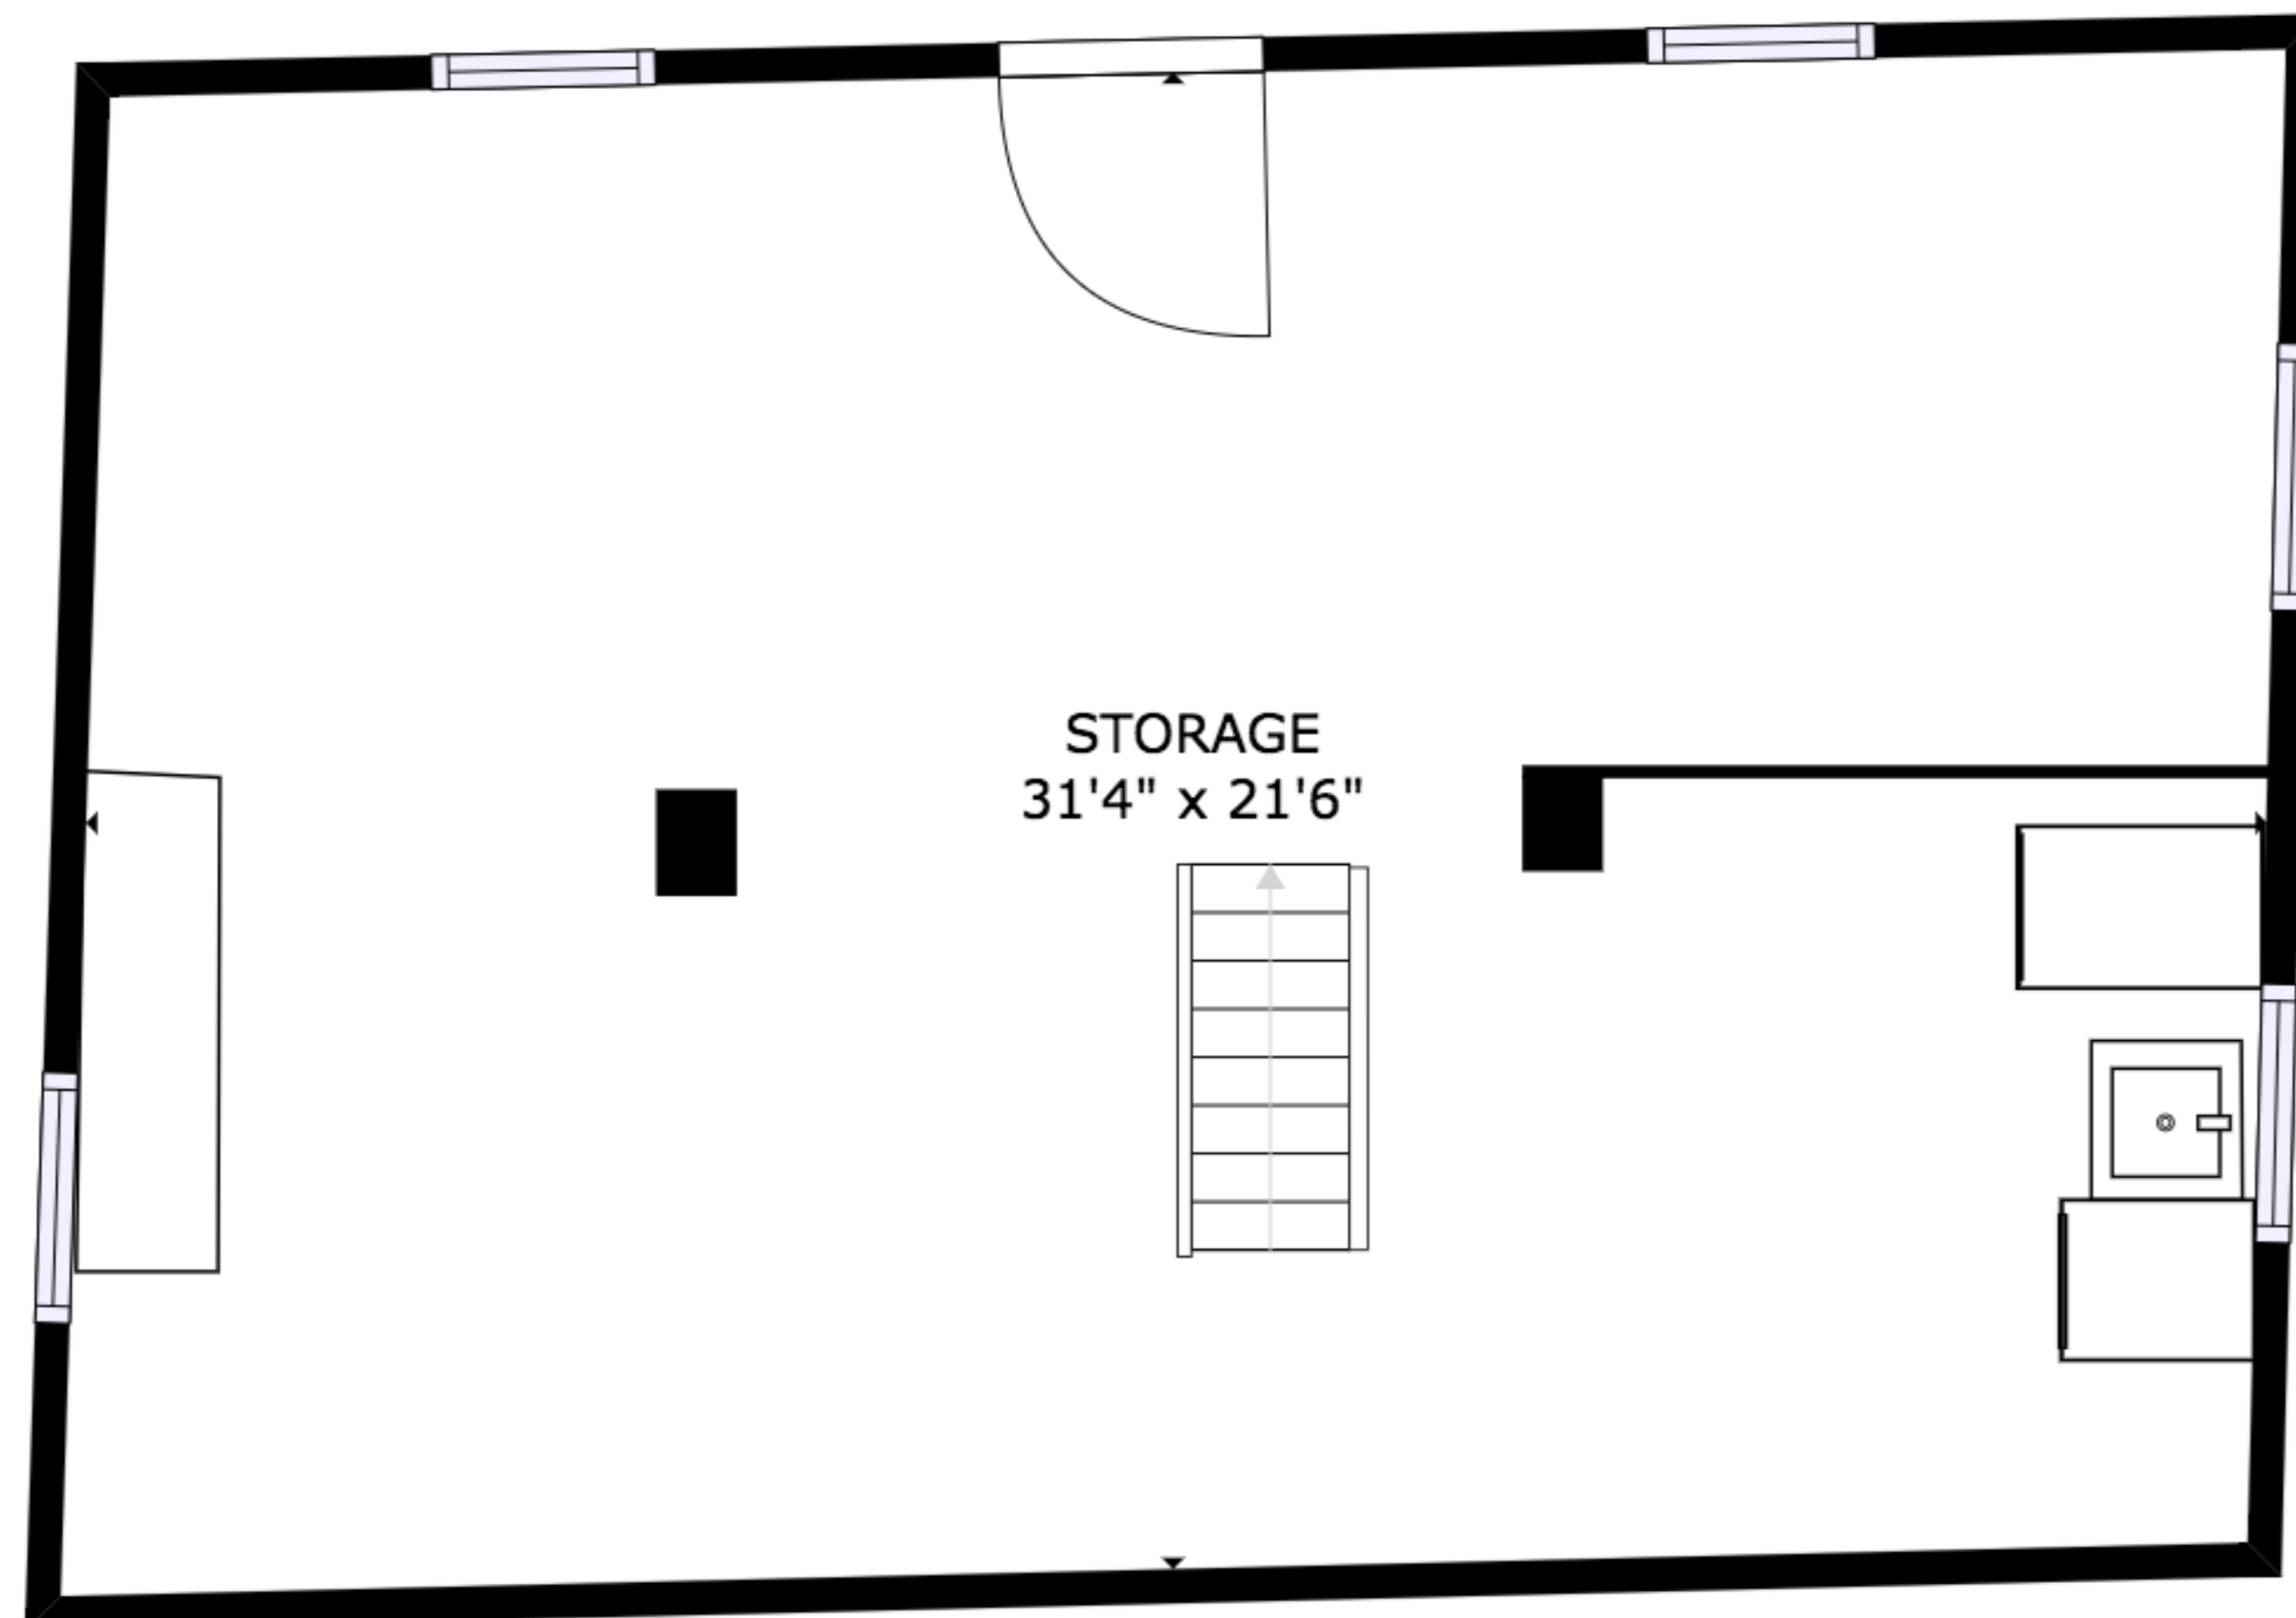

FLOOR 3

FLOOR 4

FLOOR 1

FLOOR 2

GROSS INTERNAL AREA
 FLOOR 1: 672 sq ft, FLOOR 2: 783 sq ft
 FLOOR 3: 819 sq ft, FLOOR 4: 352 sq ft
 EXCLUDED AREAS: , REDUCED HEADROOM BELOW 1.5M: 264 sq ft
 TOTAL: 2626 sq ft
 SIZES AND DIMENSIONS ARE APPROXIMATE, ACTUAL MAY VARY.