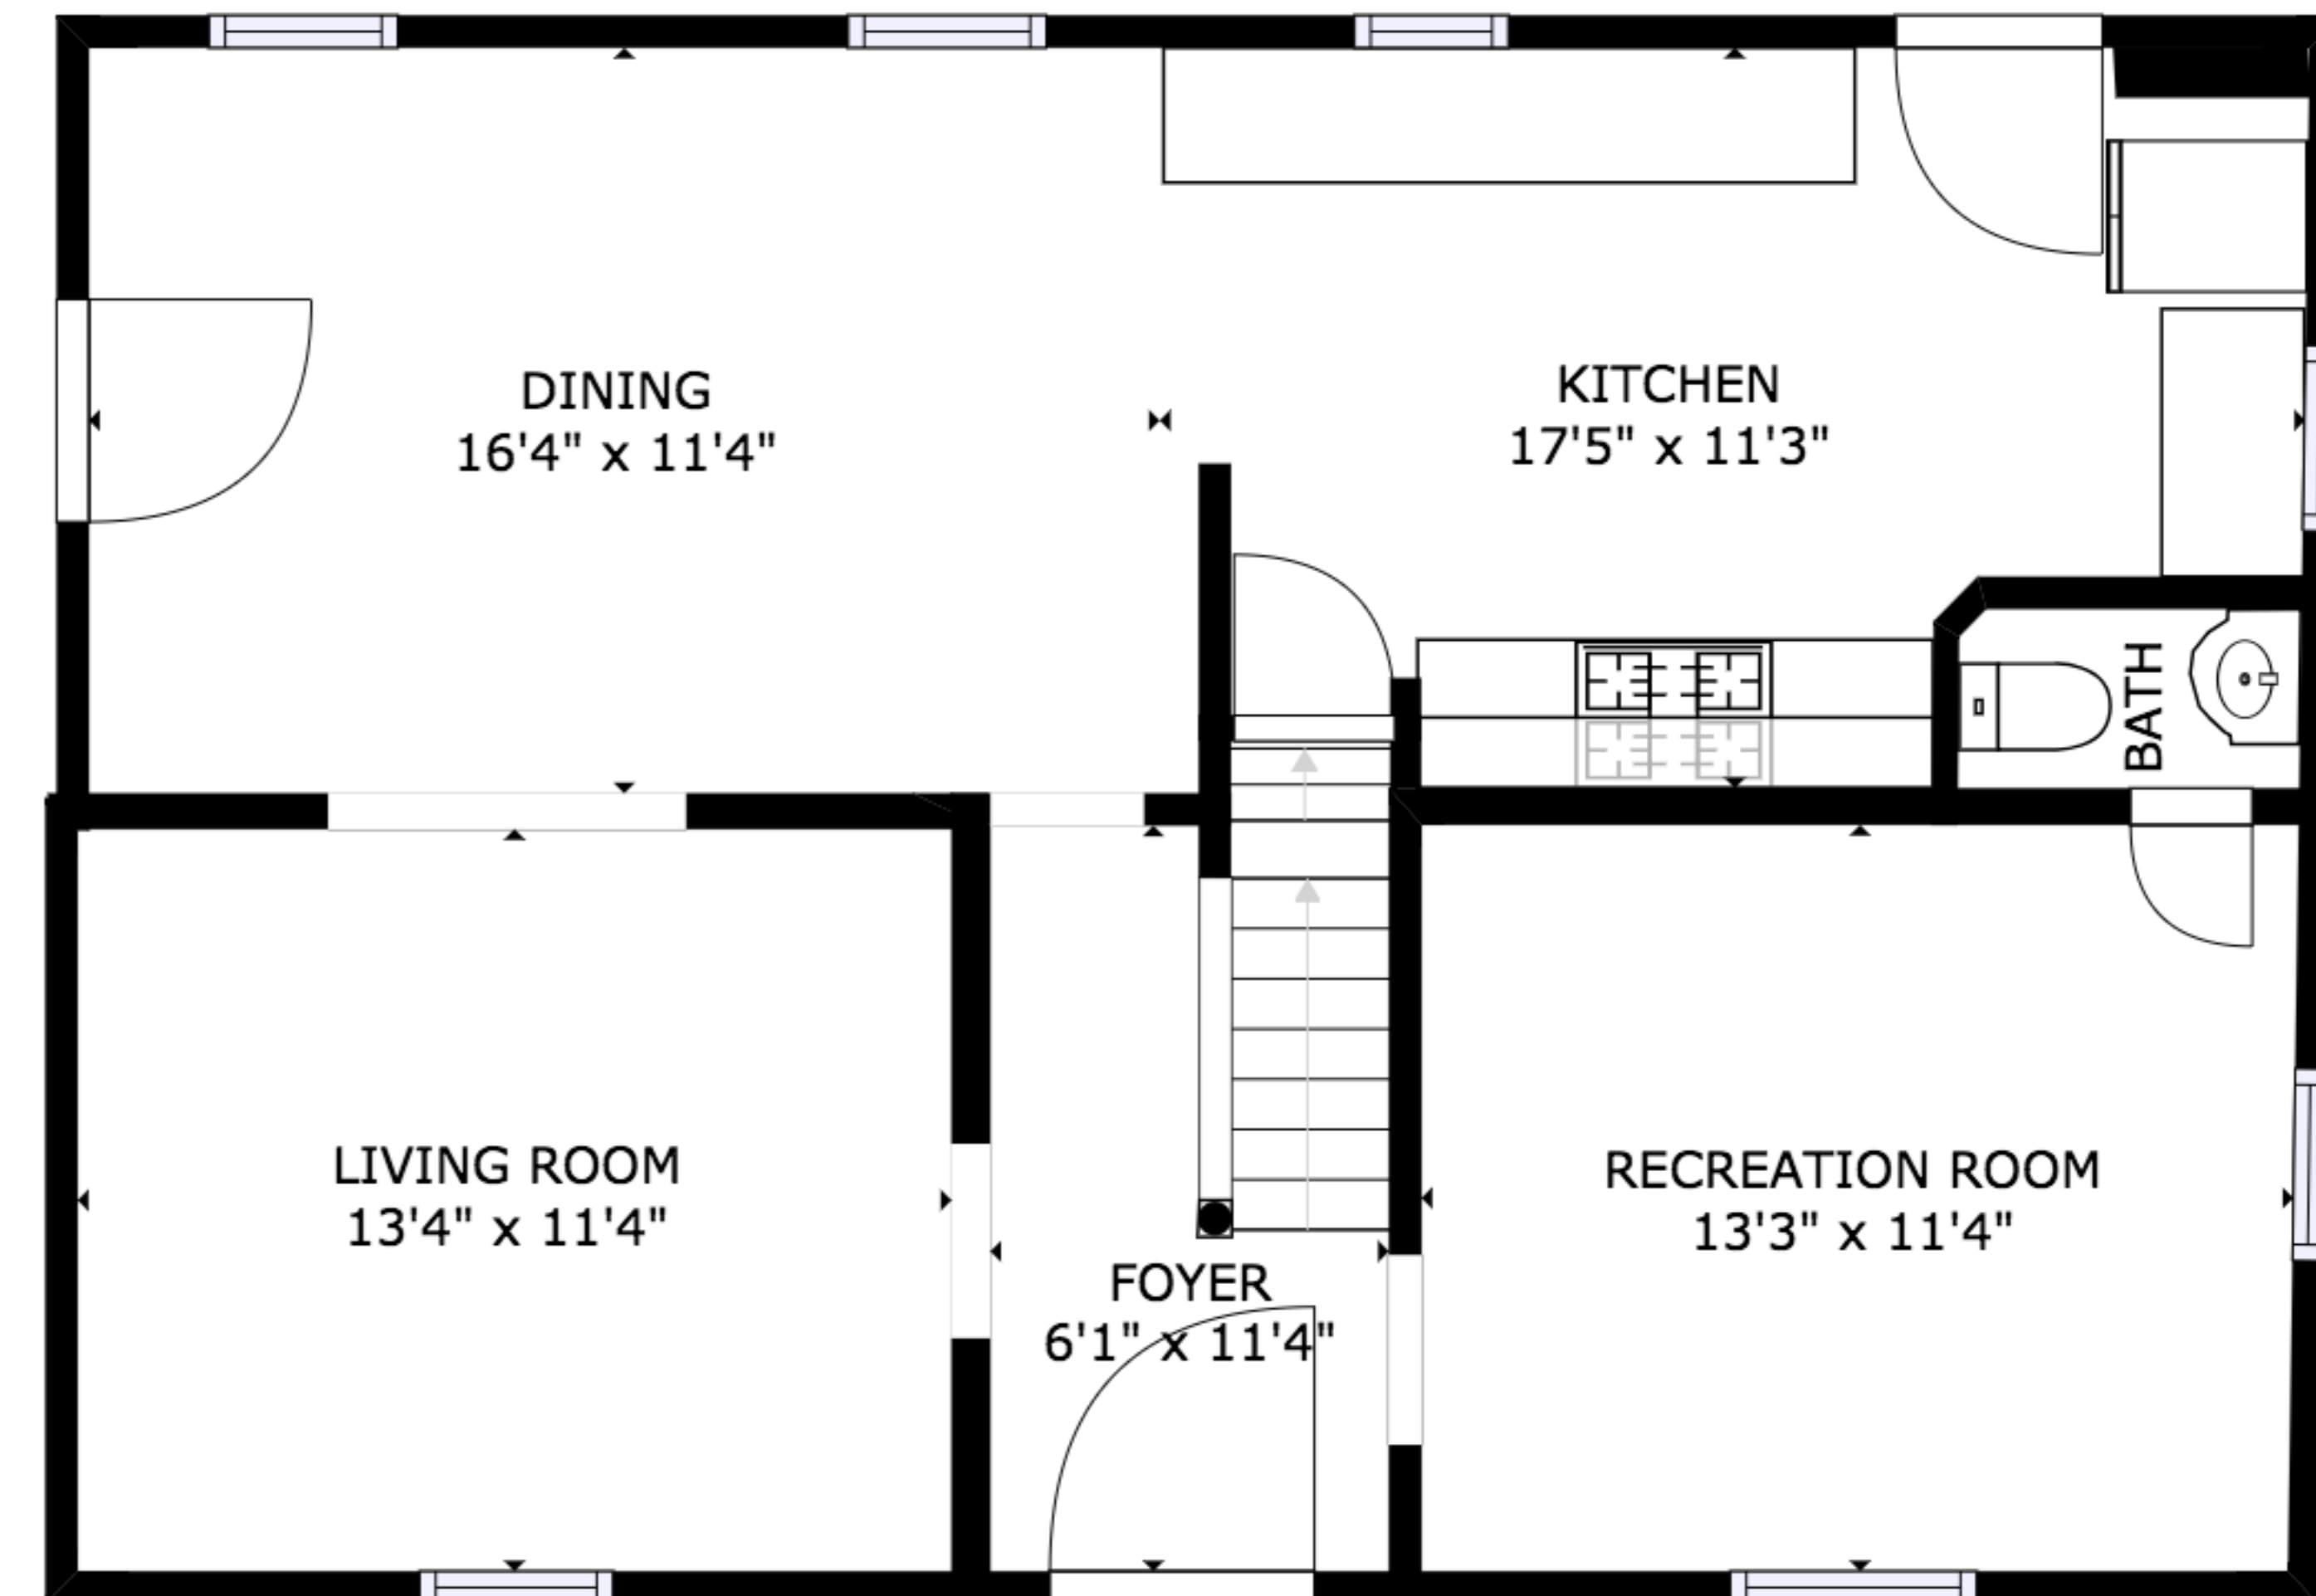

FLOOR 3

FLOOR 4

FLOOR 1

FLOOR 2

GROSS INTERNAL AREA
 FLOOR 1: 672 sq ft, FLOOR 2: 783 sq ft
 FLOOR 3: 819 sq ft, FLOOR 4: 352 sq ft
 EXCLUDED AREAS: , REDUCED HEADROOM BELOW 1.5M: 264 sq ft
 TOTAL: 2626 sq ft
 SIZES AND DIMENSIONS ARE APPROXIMATE, ACTUAL MAY VARY.